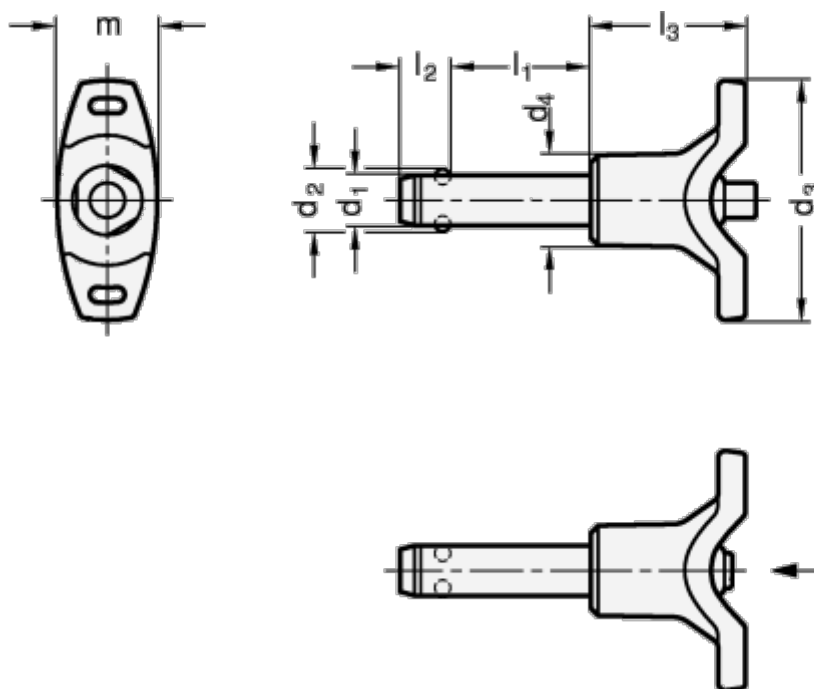

# Data Sheet

Article number: 2011381245

Description: E+G stainless steel-ball lock pin  
GN 113.8-12-45

## Measures

d1 = 12  
d2 = 14.5  
d3 = 58  
d4 = 24.0  
l1 = 45  
l2 = 10.6  
l3 = 36.5  
m = 27.5

Resilience (N) = 144